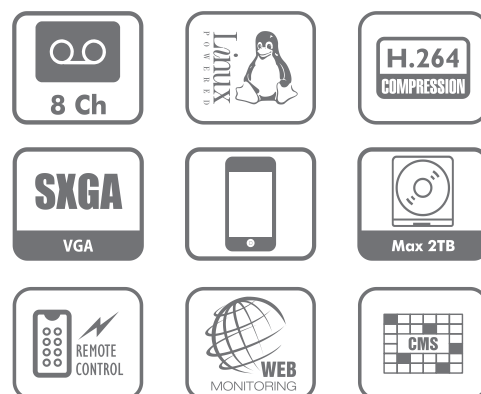

## 8 Channel Entry-level Mini 1U Standalone DVR

Krypto Series

### Main Features

- ⇒ 8 channel CIF entry level mini 1U standalone DVR
- ⇒ Up to 8 cameras with SXGA(1280×1024) display
- ⇒ H.264 dual-stream video compression
- ⇒ Live, recording, playback, backup & remote access
- ⇒ All channel simultaneous realtime playback
- ⇒ Smart video detection: MD, camera blank, video loss
- ⇒ Support 1 SATA HDD, 2 USB2.0
- ⇒ Easy backup: USB devices, network download

Feature	Specification
Processor	High performance embedded microprocessor
Operating System	Embedded LINUX
System Resources	Pentaplex function: live, recording, playback, backup & remote access
Control Devices	Front panel, USB mouse, IR remote control, Keyboard, Network
Video Input	8 channel, BNC(1.0Vp-p, 75Ω)
Video Output	1 VGA, 1 TV, BNC(1.0Vp-p, 75Ω)
Video Standard	NTSC(525Line, 60f/s), PAL(625Line, 50f/s)
Compression	H.264 / G.711
Video Resolution	1280×1024, 1280×720, 1024×768, 800×600
Video Recording	D1/4CIF@1~6/7fps(704×576/704×480) / CIF@1~25/30fps(352×288/352×240) / QCIF@1~25/30fps (176×144/176×120)
Video Display Split	1/4/8/9
Privacy Masking	4 self-defined four-sided zones for privacy masking for each camera
Audio Input	1 channel, RCA(200-2800mV, 30KΩ)
Bi-directional Talk Input	Same with audio input channel 1
Audio Output	1 channel, BNC(200-3000mV, 5KΩ)
Hard Disk	1 SATA port, Max 2TB HDD supported
HDD Management	Hard disk hibernation technology, HDD faulty alarm
Recording Mode	Manual, Schedule(Regular(Continuous), MD(Video detection: Motion detection, Camera blank, Video loss)), Stop
Recording Priority	Manual > MD > Regular