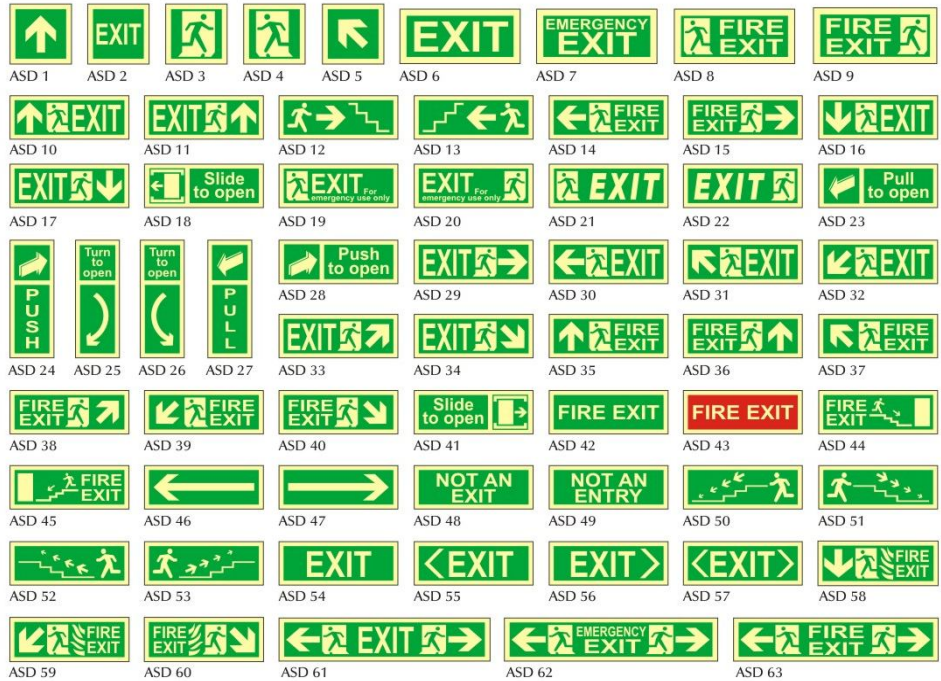

ASESLO is a modern and novel entrant in the field of illumination of Emergency EXIT/ FIRE EXIT Signs that mark the life saving EXIT / WAY FINDING paths for Emergency Evacuation, General Safety and Caution Warning in public buildings, hospitals, factories, auditoriums, theaters, hotels, subways, motels, banks, garages, offices, schools, restaurants, ships, aircrafts, warehouse, power plants, etc., in the event of power failure, more so when there is a calamitous fire-outbreak.

Direction

Fire Equipment

Combination